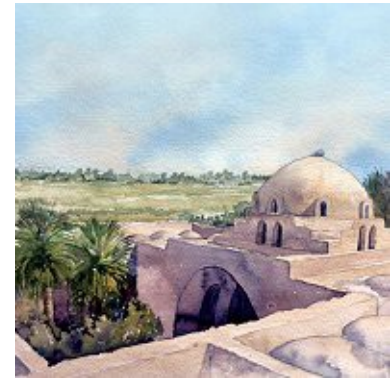

Patio
Watercolour
42 x 30 cm
SOLD