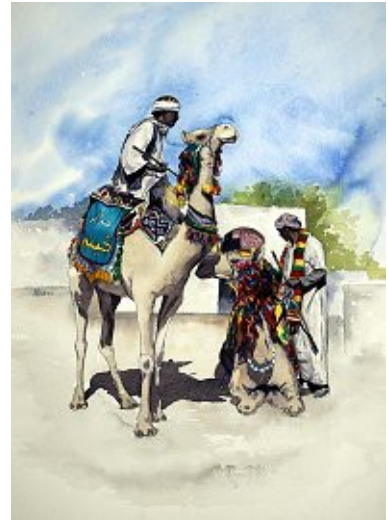

Camel
Watercolour
55 x 75 cm
17,000 LE without frame
10% to ACE