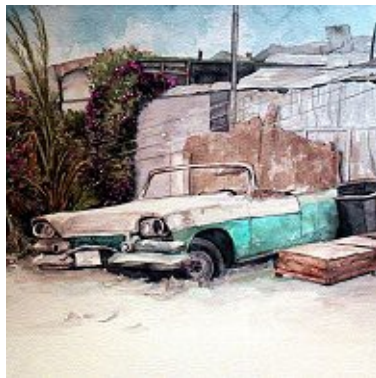

Ramesseum 2
Watercolour
42 x 30 cm
8,500 LE without frame

Pavillon
Watercolour
42 x 30 cm
SOLD

Cairo
Watercolour
42 x 30 cm
10,500 LE without frame

Romeo & Juliette
Watercolour
42 x 30 cm
10,500 LE without frame

Goats
Watercolour
42 x 30 cm
10,500 LE without frame
10% to ACE

Cabriolet
Watercolour
42 x 30 cm
SOLD

Souq
Watercolour
42 x 30 cm
10,500 LE without frame

Mosque
Watercolour
42 x 30 cm
SOLD

Palm Trees 2
Watercolour
42 x 30 cm
10,500 LE without frame